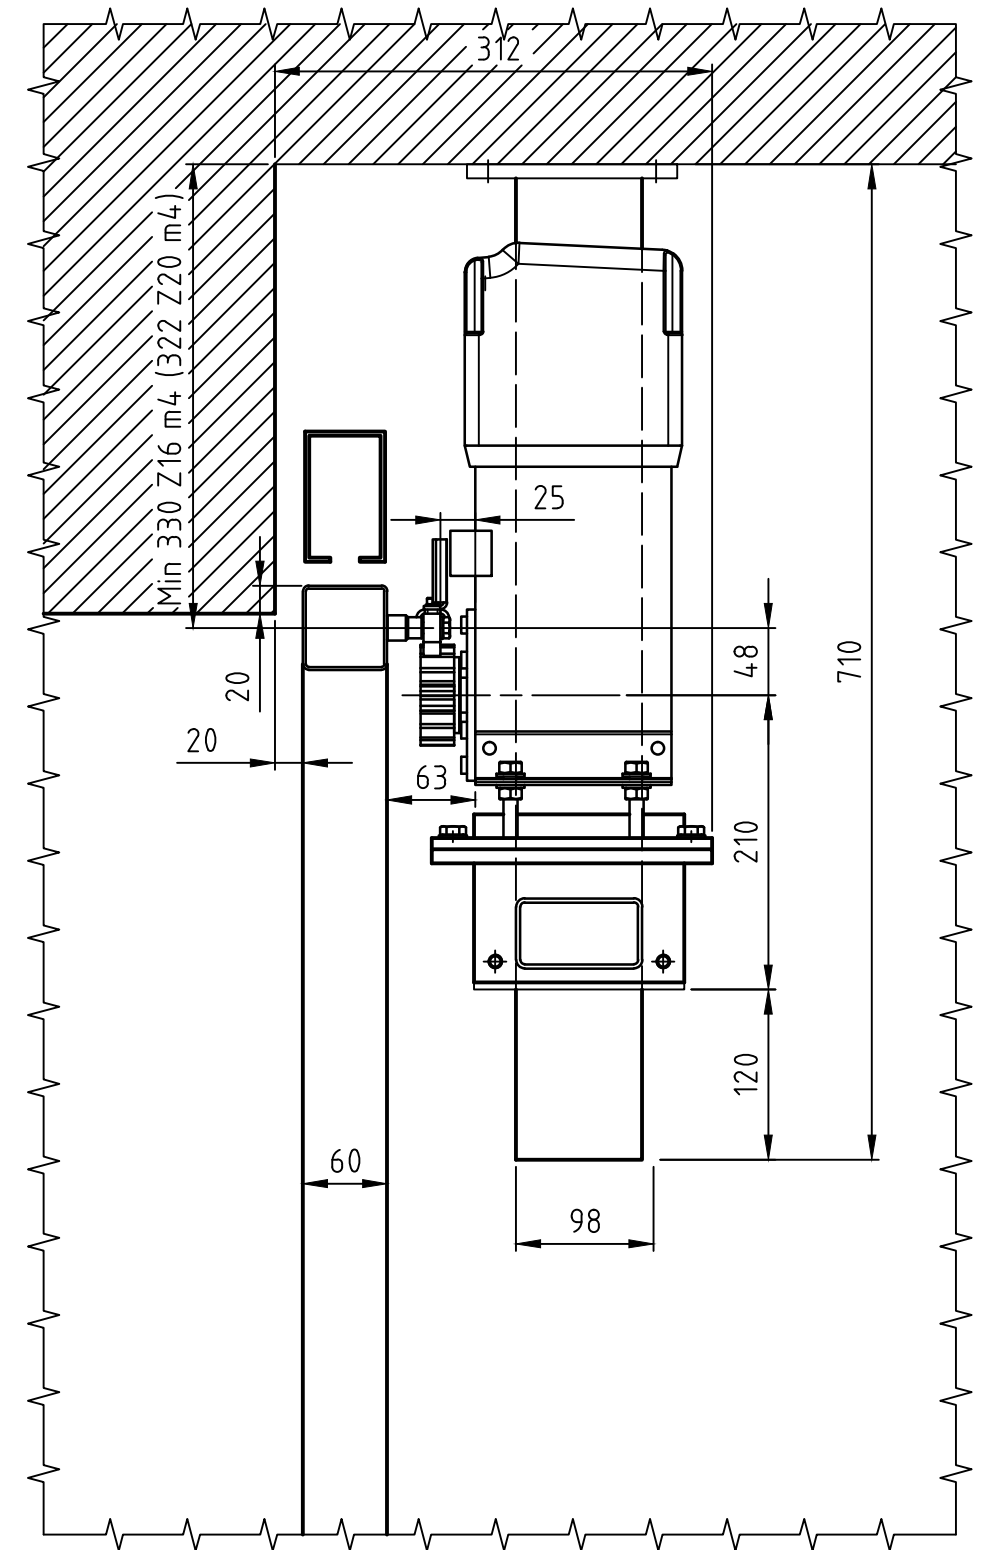

This is an assembly drawing only FAAC cannot guarantee that all details are shown correctly and in scale, only stated measurements should be treated as correct.

Nr	Ant	Ändring	Datum	Inf.	Godk.
----	-----	---------	-------	------	-------

Def.nr	Ant.	Benämning			Material	Mod.nr ämne	Anmärkning	
Konstr.	Ritad	Kop.	Kontr.	Stand.	Godk.	Skala	Ersätter	Ersatt av
AA	AA					1:5		
 WE OPEN DOORS FOR YOU BOX 125 S-284 22 PERSTORP SWEDEN www.daab.se						Motorspel 844 modul 4. Takmontage ovan port.		
						Fitnamn	Datum	
							M44367R1	2013-11-29