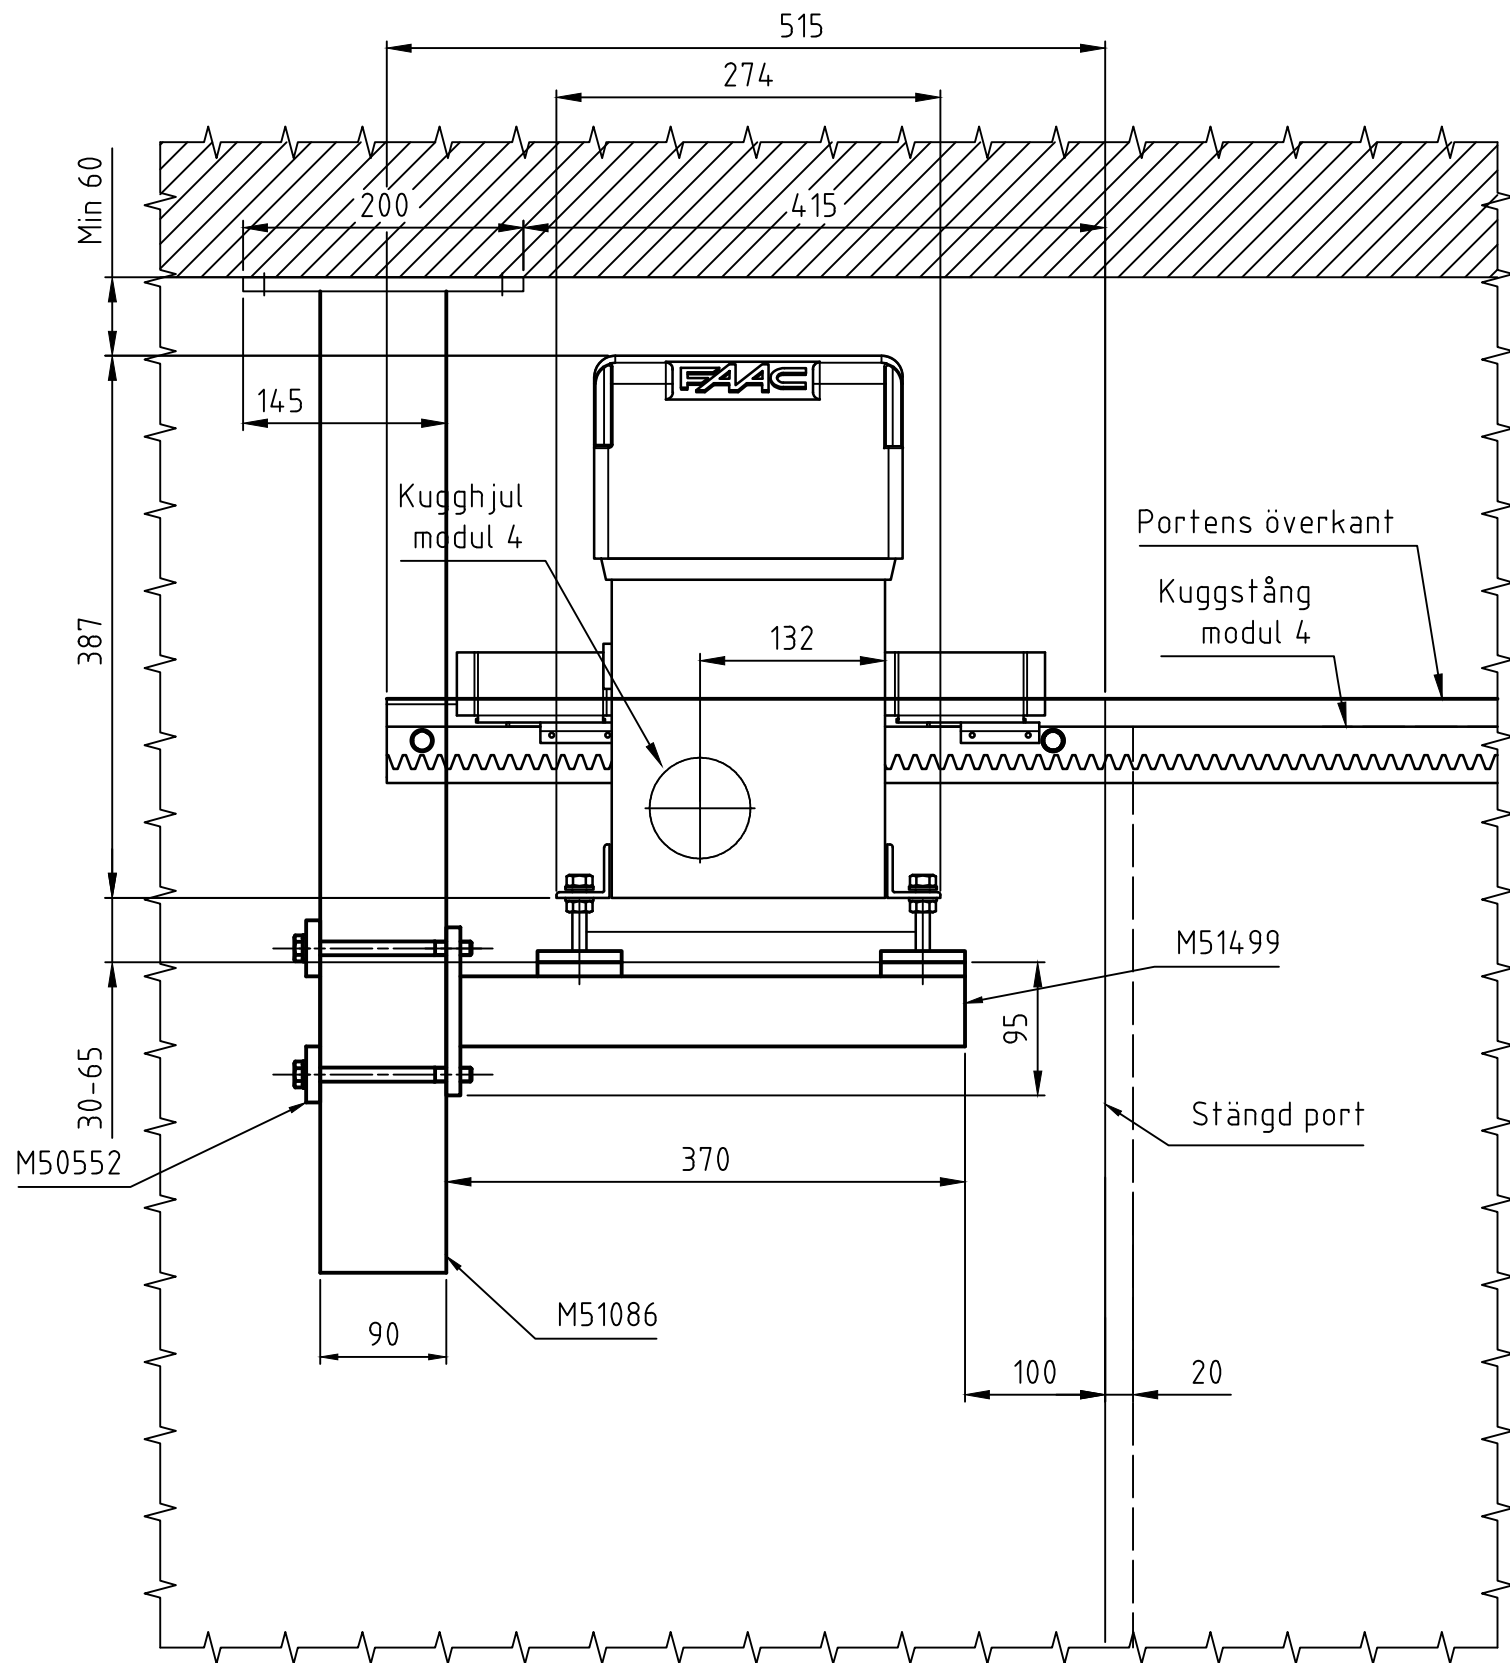

This is an assembly drawing only FAAC cannot guarantee that all details are shown correctly and in scale, only stated measurements should be treated as correct.

Nr	Ant	Ändring	Datum	Inf.	Godk.
----	-----	---------	-------	------	-------

Def.nr	Ant.	Benämning			Material	Mod.nr ämne	Anmärkning	
Konstr.	Ritad	Kop.	Kontr.	Stand.	Godk.	Skala	Ersätter	Ersatt av
AA	AA					1:5		
 WE OPEN DOORS FOR YOU BOX 125 S-284 22 PERSTORP SWEDEN www.daab.se						Motorspel 844 modul 4. Takmontage ovan port.		
						Fitnamn	Datum	
							M44367R1	2013-11-29