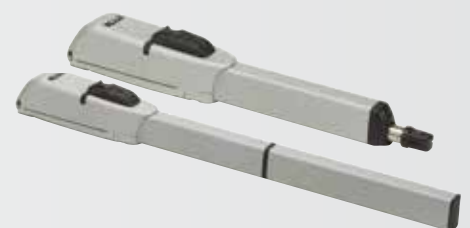

CE

CE

**391 24 Vdc**

Electro-mechanical operator with articulated arm for residential swing-leaf gates with max single-leaf width of 2m (2,5m with electric lock).

**412**

Electro-mechanical operator for residential swing-leaf gates with max single-leaf width of 1,8m.

CE

CE

**413**

Electro-mechanical operator for residential swing-leaf gates with max single-leaf width of 1,8m (2,5m with electric lock).

**415 - 415 24 Vdc**

Electro-mechanical operator for residential swing-leaf gates with max single-leaf width of 2,5m (415) and 3m (415L) - 3m and 4m respectively with electric lock.